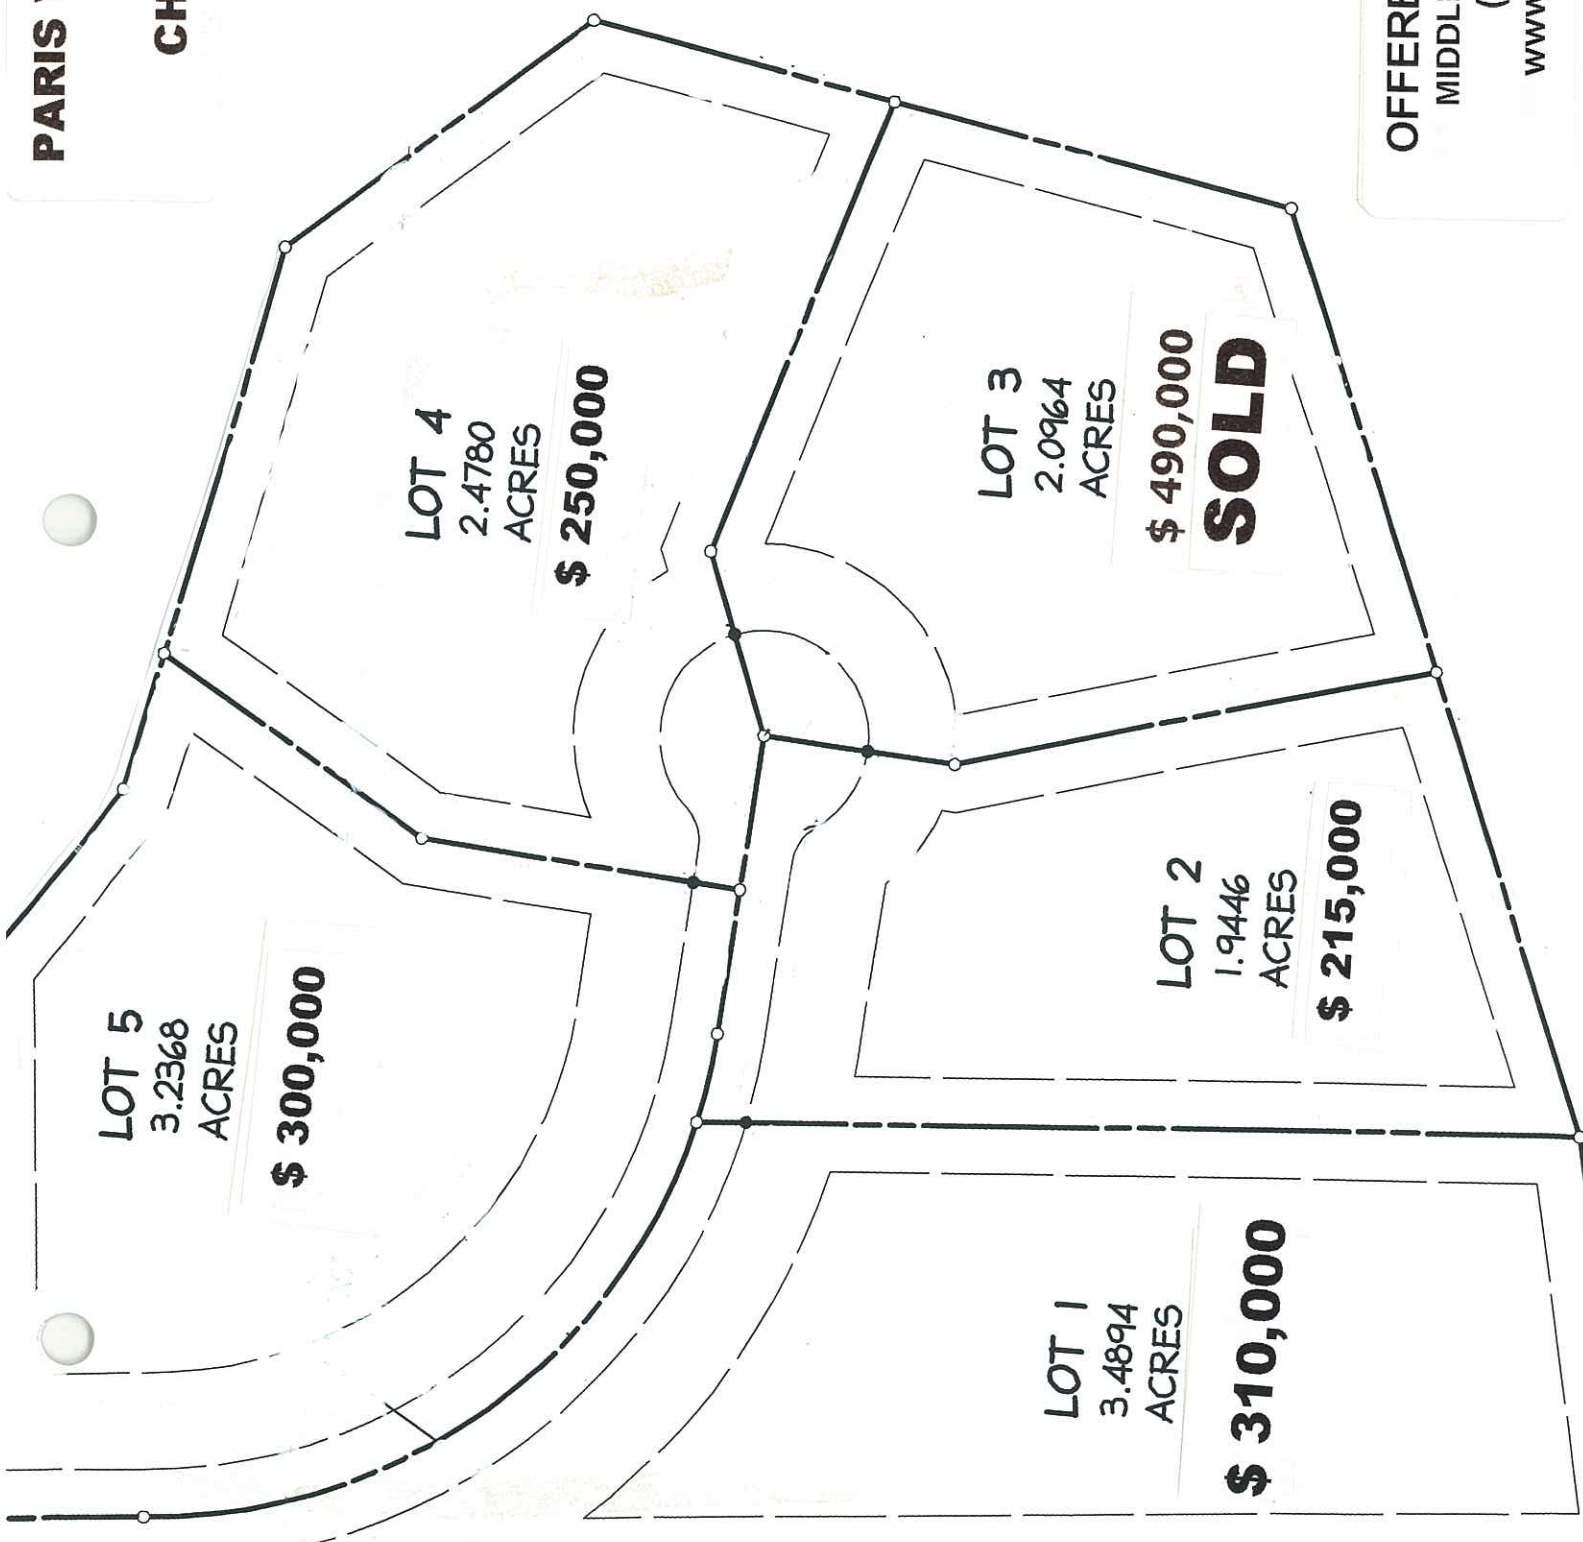

PARIS VILLAGE HAMLET
at
CHATTINS RUN

OFFERED BY ANDIE YAHN
MIDDLEBURG REAL ESTATE
(540) 229-0774
www.chattinsrun.com